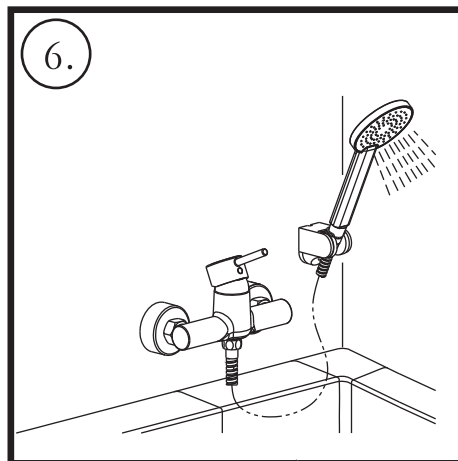

海廷頓安裝說明書/Huntington Brass Installation Instructions

單把掛牆淋浴浴缸龍頭/Wall-mounted Single-lever Bath Mixer

海廷頓安裝說明書/Huntington Brass Installation Instructions

單把掛牆淋浴浴缸龍頭/Wall-mounted Single-lever Bath Mixer