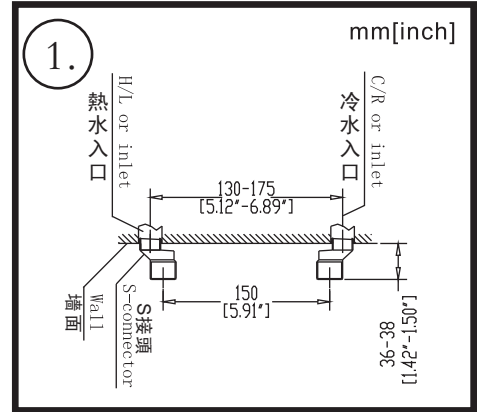

海廷頓安裝說明書/Huntington Brass Installation Instructions

單把掛牆淋浴浴缸龍頭/Wall-mounted Single-lever Bath Mixer

海廷頓安裝說明書/Huntington Brass Installation Instructions

單把掛牆淋浴浴缸龍頭/Wall-mounted Single-lever Bath Mixer