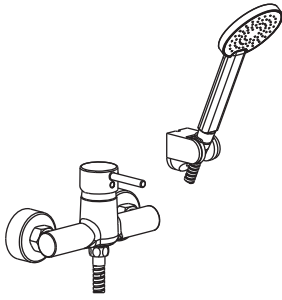

海廷頓安裝說明書/Huntington Brass Installation Instructions

單把掛牆淋浴浴缸龍頭/Wall-mounted Single-lever Bath Mixer

海廷頓安裝說明書/Huntington Brass Installation Instructions

單把掛牆淋浴浴缸龍頭/Wall-mounted Single-lever Bath Mixer