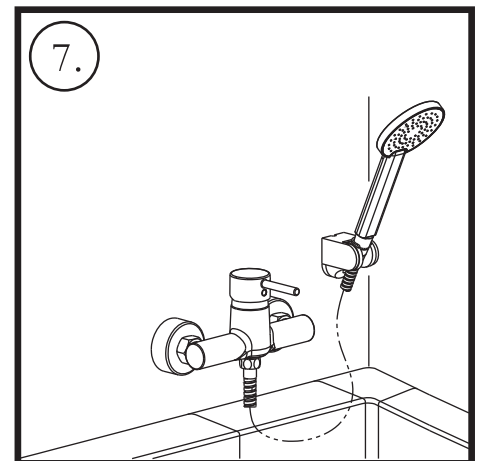

海廷頓安裝說明書/Huntington Brass Installation Instructions

單把掛牆淋浴浴缸龍頭/Wall-mounted Single-lever Bath Mixer

海廷頓安裝說明書/Huntington Brass Installation Instructions

單把掛牆淋浴浴缸龍頭/Wall-mounted Single-lever Bath Mixer