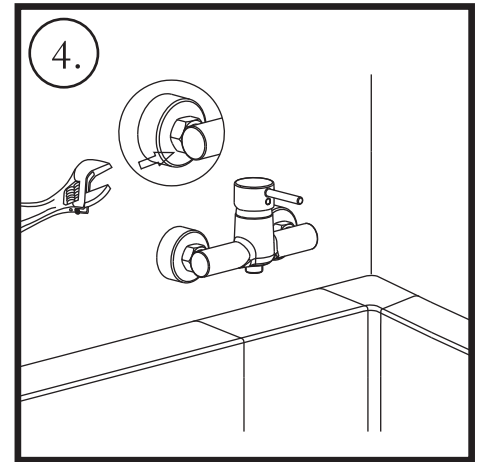

海廷頓安裝說明書/Huntington Brass Installation Instructions

單把掛牆淋浴浴缸龍頭/Wall-mounted Single-lever Bath Mixer

海廷頓安裝說明書/Huntington Brass Installation Instructions

單把掛牆淋浴浴缸龍頭/Wall-mounted Single-lever Bath Mixer