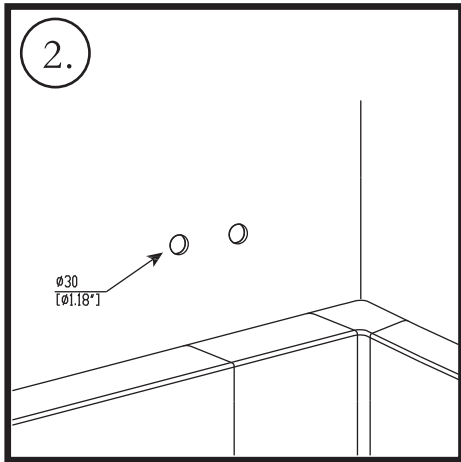

海廷頓安裝說明書/Huntington Brass Installation Instructions

單把掛牆淋浴浴缸龍頭/Wall-mounted Single-lever Bath Mixer

海廷頓安裝說明書/Huntington Brass Installation Instructions

單把掛牆淋浴浴缸龍頭/Wall-mounted Single-lever Bath Mixer