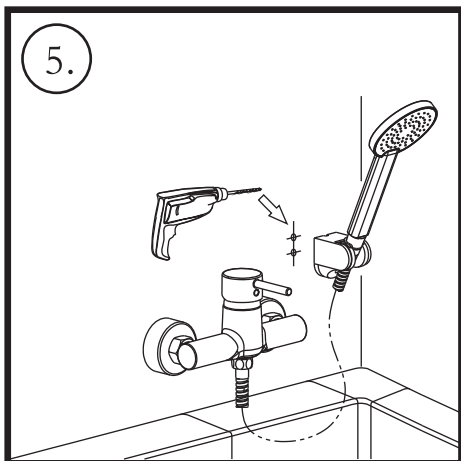

海廷頓安裝說明書/Huntington Brass Installation Instructions

單把掛牆淋浴浴缸龍頭/Wall-mounted Single-lever Bath Mixer

海廷頓安裝說明書/Huntington Brass Installation Instructions

單把掛牆淋浴浴缸龍頭/Wall-mounted Single-lever Bath Mixer