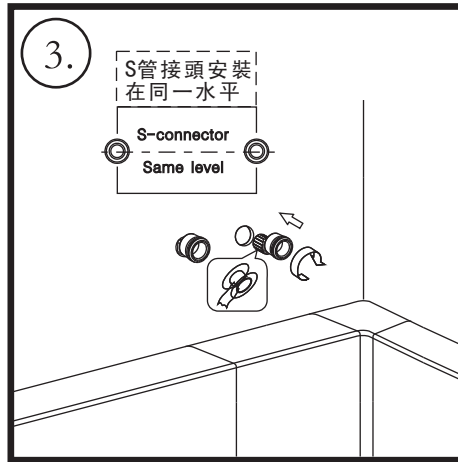

海廷頓安裝說明書/Huntington Brass Installation Instructions

單把掛牆淋浴浴缸龍頭/Wall-mounted Single-lever Bath Mixer

海廷頓安裝說明書/Huntington Brass Installation Instructions

單把掛牆淋浴浴缸龍頭/Wall-mounted Single-lever Bath Mixer