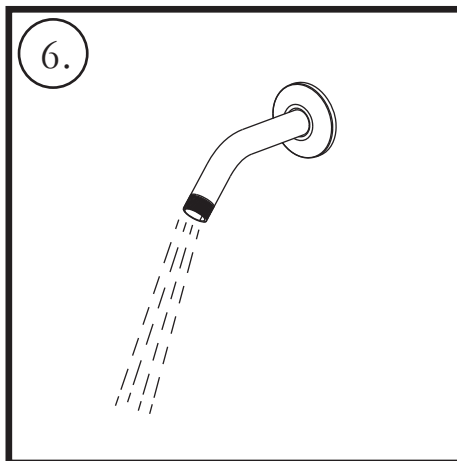

海廷頓安裝說明書/Huntington Brass Installation Instructions  
入牆浴缸淋浴龍頭/Tub and Shower

## 入牆浴缸淋浴龍頭/Tub and Shower