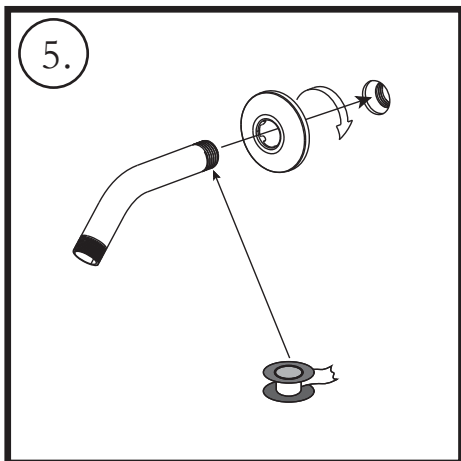

海廷頓安裝說明書/Huntington Brass Installation Instructions  
入牆浴缸淋浴龍頭/Tub and Shower

## 入牆浴缸淋浴龍頭/Tub and Shower