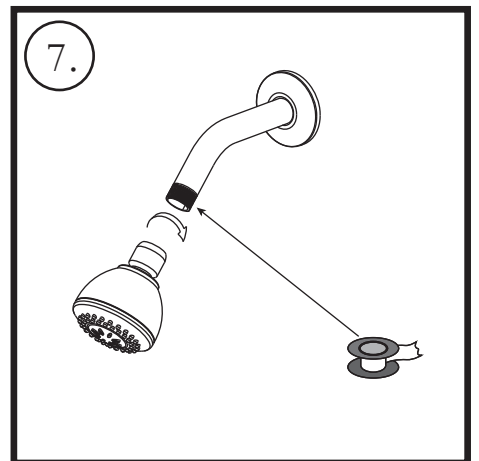

海廷頓安裝說明書/Huntington Brass Installation Instructions  
入牆浴缸淋浴龍頭/Tub and Shower

# 海廷頓安裝說明書/Huntington Brass Installation Instructions

## 入牆浴缸淋浴龍頭/Tub and Shower