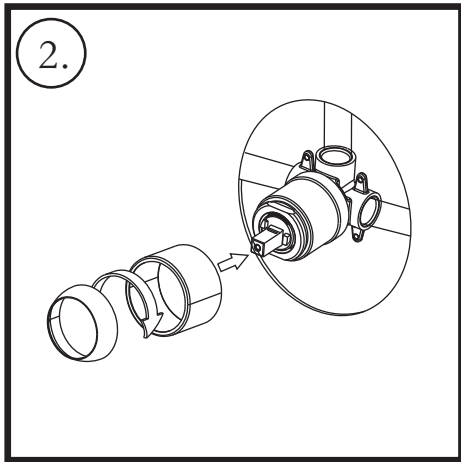

海廷頓安裝說明書/Huntington Brass Installation Instructions  
入牆浴缸淋浴龍頭/Tub and Shower

# 海廷頓安裝說明書/Huntington Brass Installation Instructions

## 入牆浴缸淋浴龍頭/Tub and Shower