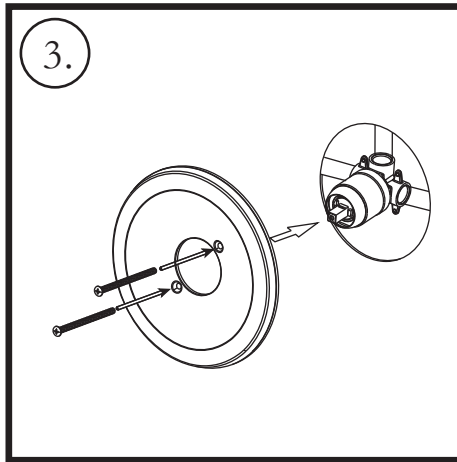

海廷頓安裝說明書/Huntington Brass Installation Instructions  
入牆浴缸淋浴龍頭/Tub and Shower

# 海廷頓安裝說明書/Huntington Brass Installation Instructions

## 入牆浴缸淋浴龍頭/Tub and Shower