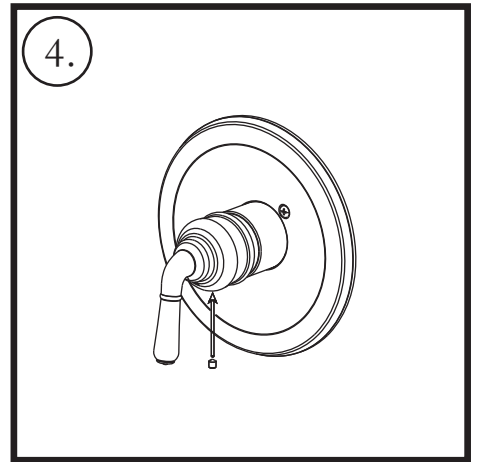

海廷頓安裝說明書/Huntington Brass Installation Instructions  
入牆浴缸淋浴龍頭/Tub and Shower

# 海廷頓安裝說明書/Huntington Brass Installation Instructions

## 入牆浴缸淋浴龍頭/Tub and Shower